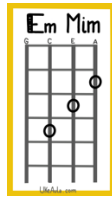

PERFECT ED SHEERAN

G Em
I found a love for me

C D
Darling, just dive right in, and follow my lead

G Em
Well, I found a girl beautiful and sweet

C D
I never knew you were the someone waiting for me

G
Cause we were just kids when we fell in love

Em C G-D
Not knowing what it was, I will not give you up this time

G Em
Darling just kiss me slow, your heart is all I own

C D
And in your eyes you're holding mine

Em C G D Em
Baby, I'm dancing in the dark, with you between my arms

C G D Em
Barefoot on the grass, listening to our favorite song

C G D Em
When you said you looked a mess, I whispered underneath my breath

C G D G
But you heard it, darling you look perfect tonight

Puente instrumental: G - D - Em - D - C - D

G Em
Well, I found a woman, stronger than anyone I know

C D
She shares my dreams, I hope that someday I'll share her home

G Em
I found a love, to carry more than just my secrets

C D
To carry love, to carry children of our own