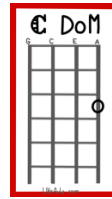

PERFECT ED SHEERAN

G Em
I found a love for me

C D
Darling, just dive right in, and follow my lead

G Em
Well, I found a girl beautiful and sweet

C D
I never knew you were the someone waiting for me

G
Cause we were just kids when we fell in love

Em C G-D
Not knowing what it was, I will not give you up this time

G Em
Darling just kiss me slow, your heart is all I own

C D
And in your eyes you're holding mine

Em C G D Em
Baby, I'm dancing in the dark, with you between my arms

C G D Em
Barefoot on the grass, listening to our favorite song

C G D Em
When you said you looked a mess, I whispered underneath my breath

C G D G
But you heard it, darling you look perfect tonight

Puente instrumental: G - D - Em - D - C - D

G Em
Well, I found a woman, stronger than anyone I know

C D
She shares my dreams, I hope that someday I'll share her home

G Em
I found a love, to carry more than just my secrets

C D
To carry love, to carry children of our own