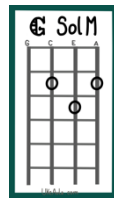

PERFECT ED SHEERAN

G Em
I found a love for me

C D
Darling, just dive right in, and follow my lead

G Em
Well, I found a girl beautiful and sweet

C D
I never knew you were the someone waiting for me

G
Cause we were just kids when we fell in love

Em C G-D
Not knowing what it was, I will not give you up this time

G Em
Darling just kiss me slow, your heart is all I own

C D
And in your eyes you're holding mine

Em C G D Em
Baby, I'm dancing in the dark, with you between my arms

C G D Em
Barefoot on the grass, listening to our favorite song

C G D Em
When you said you looked a mess, I whispered underneath my breath

C G D G
But you heard it, darling you look perfect tonight

Puente instrumental: G - D - Em - D - C - D

G Em
Well, I found a woman, stronger than anyone I know

C D
She shares my dreams, I hope that someday I'll share her home

G Em
I found a love, to carry more than just my secrets

C D
To carry love, to carry children of our own