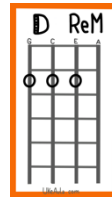

PERFECT ED SHEERAN

G Em
I found a love for me

C D
Darling, just dive right in, and follow my lead

G Em
Well, I found a girl beautiful and sweet

C D
I never knew you were the someone waiting for me

G
Cause we were just kids when we fell in love

Em C G-D
Not knowing what it was, I will not give you up this time

G Em
Darling just kiss me slow, your heart is all I own

C D
And in your eyes you're holding mine

Em C G D Em
Baby, I'm dancing in the dark, with you between my arms

C G D Em
Barefoot on the grass, listening to our favorite song

C G D Em
When you said you looked a mess, I whispered underneath my breath

C G D G
But you heard it, darling you look perfect tonight

Puente instrumental: G - D - Em - D - C - D

G Em
Well, I found a woman, stronger than anyone I know

C D
She shares my dreams, I hope that someday I'll share her home

G Em
I found a love, to carry more than just my secrets

C D
To carry love, to carry children of our own